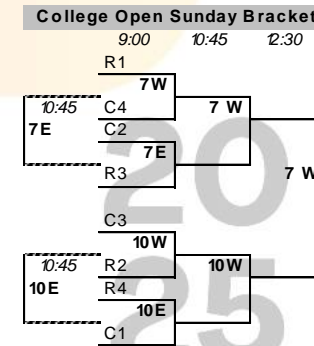

2025 New Year Ultimate Fest * Playoffs: Sunday, January 26