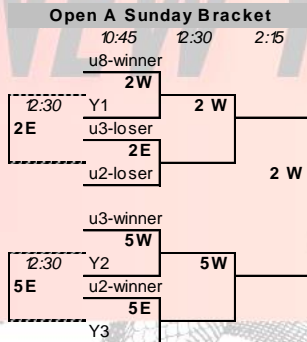

2025 New Year Ultimate Fest * Playoffs: Sunday, January 26