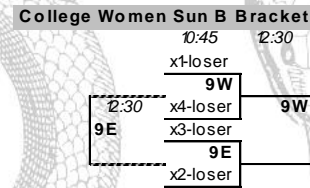

2025 New Year Ultimate Fest * Playoffs: Sunday, January 26