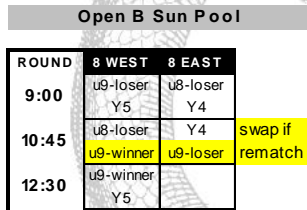

2025 New Year Ultimate Fest * Playoffs: Sunday, January 26