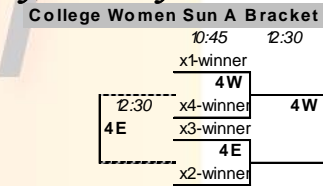

2025 New Year Ultimate Fest * Playoffs: Sunday, January 26