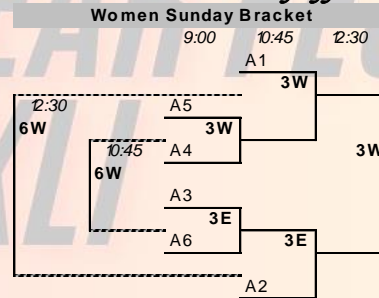

2025 New Year Ultimate Fest * Playoffs: Sunday, January 26