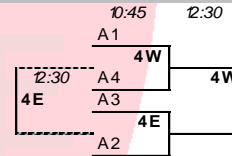

Women Sunday Bracket

College Open Sunday Pool

ROUND	9 EAST
9:00	R5/C4
10:45	R4/C4
12:30	R4/R5