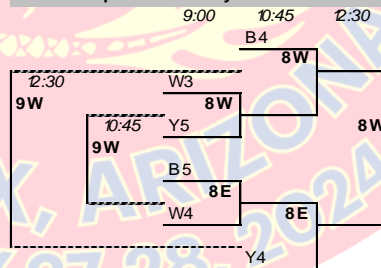

Open B Sunday Bracket

Women Sunday Bracket

College Open Sunday Pool

ROUND	9 EAST
9:00	R5/C4
10:45	R4/C4
12:30	R4/R5