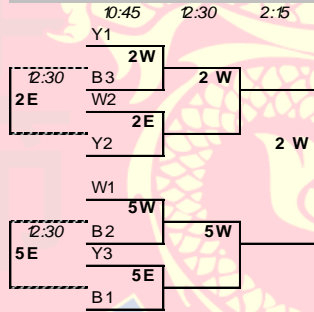

2024 New Year Ultimate Fest * Playoffs: Sunday, January 28

Open A Sunday Bracket

College Women Sun Pool

ROUND	3 WEST	3 EAST	6 WEST
9:00		S6/S7	
10:45	S1/S3	S4/S7	S2/S5
12:30	S1/S6	S3/S5	S2/S4
2:15	1st Place Game