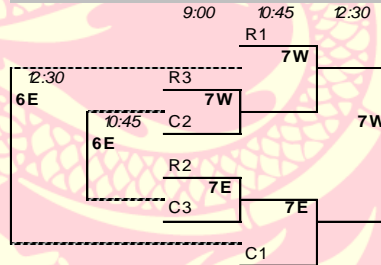

College Open Sunday Bracket