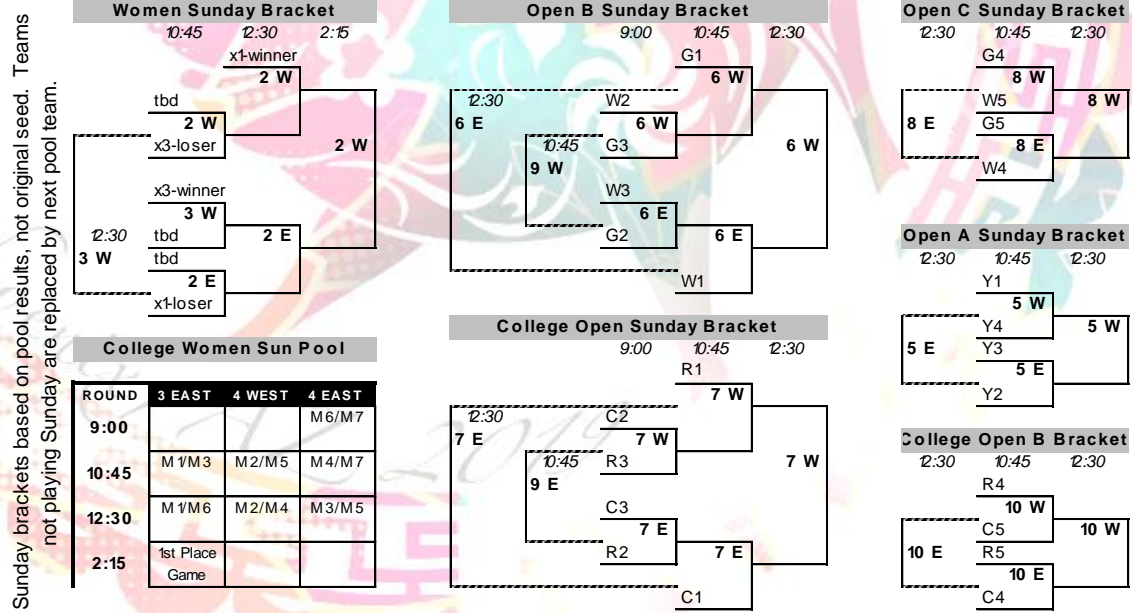

NextCare Urgent Care: 20950 N Tatum Blvd #190, Phoenix, AZ 85050, (480)776-0021 (close at 4pm)

2019 New Year Ultimate Fest * Pool Play: Saturday, January 26

Open Division II	Green Pool		White Pool		College Women	Mesquite				College Open	Roadrunner		Coyote		Open Division I	Yellow Pool		Women	Agave		Saguaro												
	1.Mt. Lemmon Party Tucson	2. Reed Utah Jazz Reed College	1.Sunburnt Tucson	2. ASU Alumni Tempe		1.Gnomes SDSU	2. Scorch UofA	3. Hype Denver	4. Caliente ASU		5.Jines in the Pines NAU	6. Sirens UofA	7. Bombshells UNM	1.El Ponderoso NAU		2. Sourdough Denver	3. Pleasure ASU		4. Air Force - B Colorado Springs	5. Swashbucklers UofA	1.CSU-B CSU	2. BYU CHI - B Provo	3. Hanta Virus UNM	4. Lopes GCU	5. Pleasure - B ASU	6. Druk UTEP	1. Gentlemen's Club San Diego	2. Hot Lava Phoenix	3. Fancy Lads ABQ/CO	4. Zion Curtain Salt Lake City	1. El La Albu denstaff ABQ/FLAG	2. Utopia Provo	3. Ice Queens Alaska
ROUND	2 WEST	2 EAST	3 WEST	3 EAST	4 WEST	4 EAST	5 WEST	5 EAST	6 WEST	C	6 EAST	7 WEST	7 EAST	C	Y	8 WEST	8 EAST	ROUND	9 WEST	9 EAST	10 West	10 East											
10:00	G2/G3	G4/G5	W2/W3	W4/W5	R2/R3	R4/R5	M5/M6	M2/M7	M3/M4	10:00	C1/C3	C2/C5	C4/C6	10:00	10:00	Y1/Y3	Y2/Y4	10:00	A2/A4	A1/A3	S1/S3	S2/S4											
11:45	G1/G3	G2/G4	W1/W3	W2/W4	R1/R3	R2/R4	M1/M4	M2/M6	M3/M7	11:30	C1/C5	C3/C6	C2/C4	11:30	12:00	Y1/Y4	Y2/Y3	11:45	A2/A3	A1/A4	S1/S4	S2/S3											
1:30	G1/G5	G3/G4	W1/W5	W3/W4	R1/R5	R3/R4	M1/M2	M5/M7	M3/M6	1:00	C1/C6	C4/C5	C2/C3	1:00	2:00	Y1/Y2	Y3/Y4	1:30	A3/A4	A1/A2	S1/S2	S3/S4											
3:15	G2/G5	G1/G4	W2/W5	W1/W4	R2/R5	R1/R4	M1/M5		M4/M6	2:30	C1/C4	C3/C5	C2/C6	2:30	2:00			3:15	reseed-x7 rA4/tbd	reseed-x1 rA1/tbd	reseed-x3 rA2/tbd	reseed-x5 rA3/tbd											
5:00	G3/G5	G1/G2	W3/W5	W1/W2	R3/R5	R1/R2	M1/M7	M2/M3	M4/M5	4:00	C1/C2	C3/C4	C5/C6	4:00				5:00				Childrens Game											

2019 New Year Ultimate Fest * Playoffs: Sunday, January 27

Sunday brackets based on pool results, not original seed. Teams not playing Sunday are replaced by next pool team.