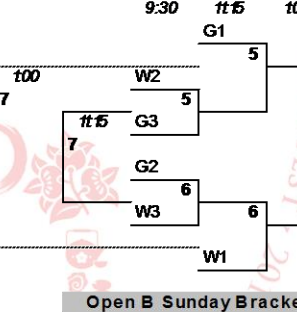

New Year Fest Fields 1-20 are located on Phoenix Reach 11 Fields 1-10.

Teams not playing Sunday are replaced by next pool team or crossover opponent by the TD

2014 New Year Ultimate Fest * Playoffs: Sunday, January 26

Women's A Sunday Bracket

Women's B Sunday Bracket

Open C Sunday Bracket

Open A Sunday Bracket

College Men Sunday Bracket

Open B Sunday Bracket

Open D Sunday Bracket