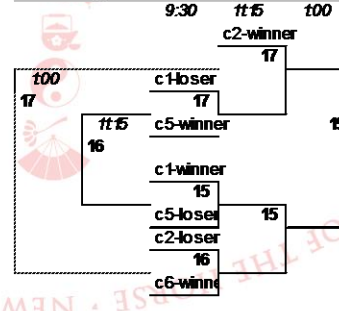

New Year Fest Fields 1-20 are located on Phoenix Reach 11 Fields 1-10.

Teams not playing Sunday are replaced by next pool team or crossover opponent by the TD

2014 New Year Ultimate Fest * Playoffs: Sunday, January 26

Women's A Sunday Bracket

Women's B Sunday Bracket

Open C Sunday Bracket

Open A Sunday Bracket

College Men Sunday Bracket

Open B Sunday Bracket

Open D Sunday Bracket