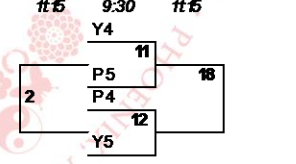

New Year Fest Fields 1-20 are located on Phoenix Reach 11 Fields 1-10.

Teams not playing Sunday are replaced by next pool team or crossover opponent by the TD

2014 New Year Ultimate Fest * Playoffs: Sunday, January 26

Women's A Sunday Bracket

Women's B Sunday Bracket

Open C Sunday Bracket

Open A Sunday Bracket

College Men Sunday Bracket

Open B Sunday Bracket

Open D Sunday Bracket