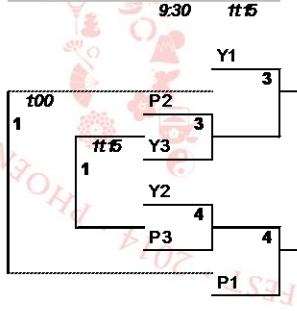

New Year Fest Fields 1-20 are located on Phoenix Reach 11 Fields 1-10.

Teams not playing Sunday are replaced by next pool team or crossover opponent by the TD

2014 New Year Ultimate Fest * Playoffs: Sunday, January 26

Women's A Sunday Bracket

Women's B Sunday Bracket

Open C Sunday Bracket

Open A Sunday Bracket

College Men Sunday Bracket

Open B Sunday Bracket

Open D Sunday Bracket