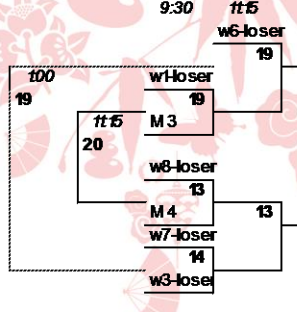

New Year Fest Fields 1-20 are located on Phoenix Reach 11 Fields 1-10.

Teams not playing Sunday are replaced by next pool team or crossover opponent by the TD

2014 New Year Ultimate Fest * Playoffs: Sunday, January 26

Women's A Sunday Bracket

Women's B Sunday Bracket

Open C Sunday Bracket

Open A Sunday Bracket

College Men Sunday Bracket

Open B Sunday Bracket

Open D Sunday Bracket