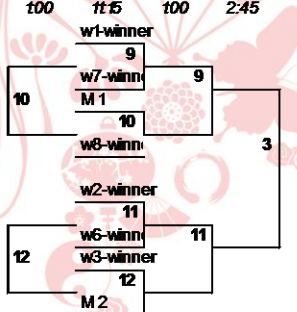

2014 New Year Ultimate Fest * Playoffs: Sunday, January 26

Women's A Sunday Bracket