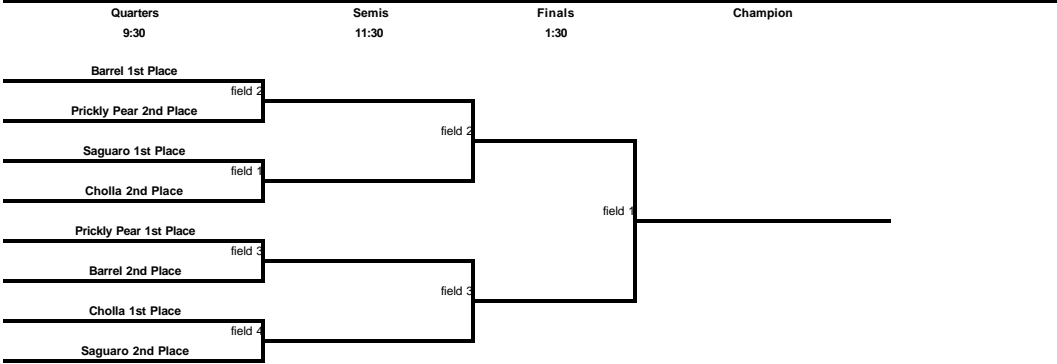

Women's Division

Barrel	
B1 - CLITS	Northwest
B2 - Tight T&A	UC Boulder Alumni
B3 - E-WO	Tufts Alumni
B4 - Deep Dish	Chicago, IL
B5 - Liquid Love	Phoenix, AZ

Cholla	
C1 - Gy	Carleton Alumni
C2 - Rodeeho	Tucson, AZ
C3 - Kali	UC Boulder
C4 - Dirty Kitty	Pittsburgh/San Diego
C5 - Lake FX	Salt Lake City, UT

Prickly Pear	
P1 - Suck 'n' Bomb	Los Angeles, CA
P2 - Sol Sistas	Albuquerque, NM
P3 - Mojo Jojo	Austin, TX
P4 - Girls Gone Wild USA	
P5 - Nacho Mamas	Midwest

Saguaro	
S1 - Hedwig and the Angry Hick	Atlanta, GA
S2 - Lady Liquor	Boulder, CO
S3 - Old Womb	Notre Dame Alumni
S4 - Psychos	UCSD
S5 - Lady FlingAZ	Phoenix

Saturday Pool Play

Round Time	Field 3	Field 4	Field 12	Field 8	Field 13	Field 14	Field 19	Field 20	Bye Team
10:00	B1 vs B5	B2 vs B4	C1 vs C5	C2 vs C4	P1 vs P5	P2 vs P4	S1 vs S5	S2 vs S4	3
11:45	B1 vs B4	B3 vs B5	C1 vs C4	C3 vs C5	P1 vs P4	P3 vs P5	S1 vs S4	S3 vs S5	2
1:30	B2 vs B5	B1 vs B3	C2 vs C5	C1 vs C3	P2 vs P5	P1 vs P3	S2 vs S5	S1 vs S3	4
3:15	B3 vs B4	B1 vs B2	C3 vs C4	C1 vs C2	P3 vs P4	P1 vs P2	S3 vs S4	S1 vs S2	5
5:00	B4 vs B5	B2 vs B3	C4 vs C5	C2 vs C3	P4 vs P5	P2 vs P3	S4 vs S5	S2 vs S3	1

Sunday Championships - Women's Division A