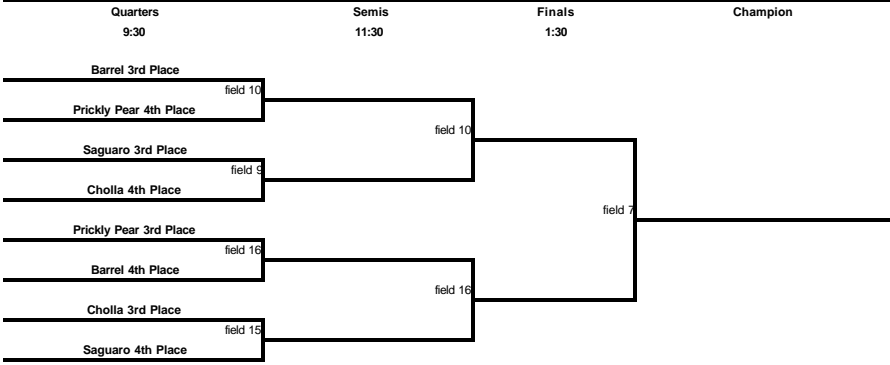

Sunday Championships - Women's Division B