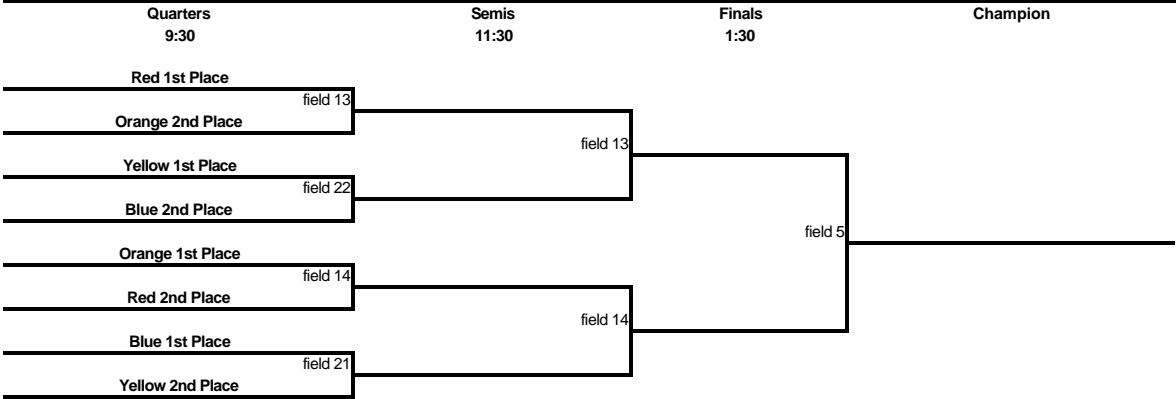

Open Division 2

Red	
R1 - Symmesations	Phoenix, AZ
R2 - Stocks and Bondage	Stanford Alumni
R3 - Penultimate	LA Burbs
R4 - Chico Hops	Chico State Univ.
R5 - Flying Goatheds	Chinle, AZ

Blue	
B1 - Freaks Revisited	Flagstaff Reunion
B2 - Huckaholics	So.Cal
B3 - Mickey Rivers The Curse	UC Berkeley Reunion
B4 - Cuyahoga Sheet Metal	Cleveland, OH
B5 - Play What?	Phoenix, AZ

Yellow	
Y1 - Entropy	Col. School of Mines
Y2 - Papal Age	Notre Dame Alumni
Y3 - Smoke	San Diego, CA
Y4 - Sea Bass	Albuquerque, NM
Y5 - DiscGrace	Phoenix, AZ

Orange	
O1 - Off-Kilter	Macalester Reunion
O2 - Harvard Schmarvard	Harvard Reunion
O3 - The Hustlers	Tucson Masters
O4 - Hammer of the Gods	CWRU Reunion
O5 - Disco Elvis	Las Vegas, NV

Saturday Pool Play

Round Time	Field 11	Field 7	Field 15	Field 16	Field 17	Field 18	Field 21	Field 22	Bye Team
10:00	R1 vs R5	R2 vs R4	B1 vs B5	B2 vs B4	Y1 vs Y5	Y2 vs Y4	O1 vs O5	O2 vs O4	3
11:45	R1 vs R4	R3 vs R5	B1 vs B4	B3 vs B5	Y1 vs Y4	Y3 vs Y5	O1 vs O4	O3 vs O5	2
1:30	R2 vs R5	R1 vs R3	B2 vs B5	B1 vs B3	Y2 vs Y5	Y1 vs Y3	O2 vs O5	O1 vs O3	4
3:15	R3 vs R4	R1 vs R2	B3 vs B4	B1 vs B2	Y3 vs Y4	Y1 vs Y2	O3 vs O4	O1 vs O2	5
5:00	R4 vs R5	R2 vs R3	B4 vs B5	B2 vs B3	Y4 vs Y5	Y2 vs Y3	O4 vs O5	O2 vs O3	1

Sunday Championships - Division C