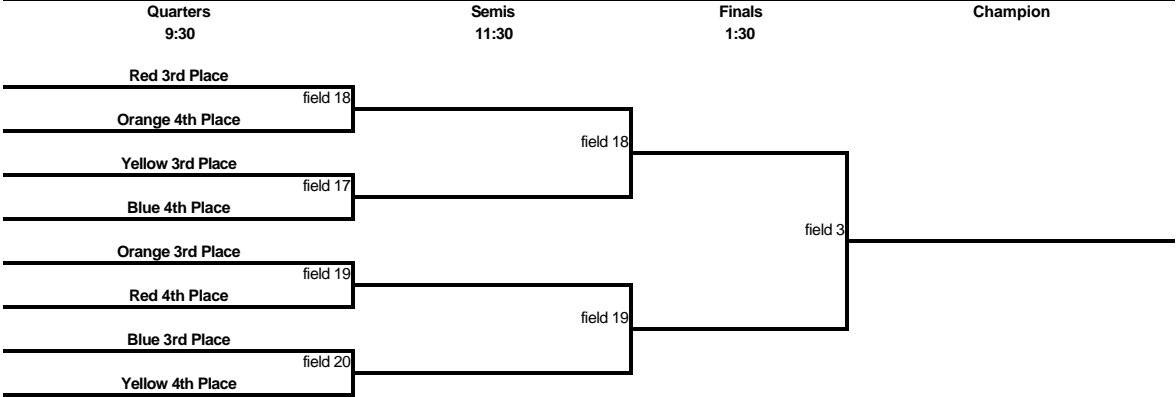

Sunday Championships - Division D